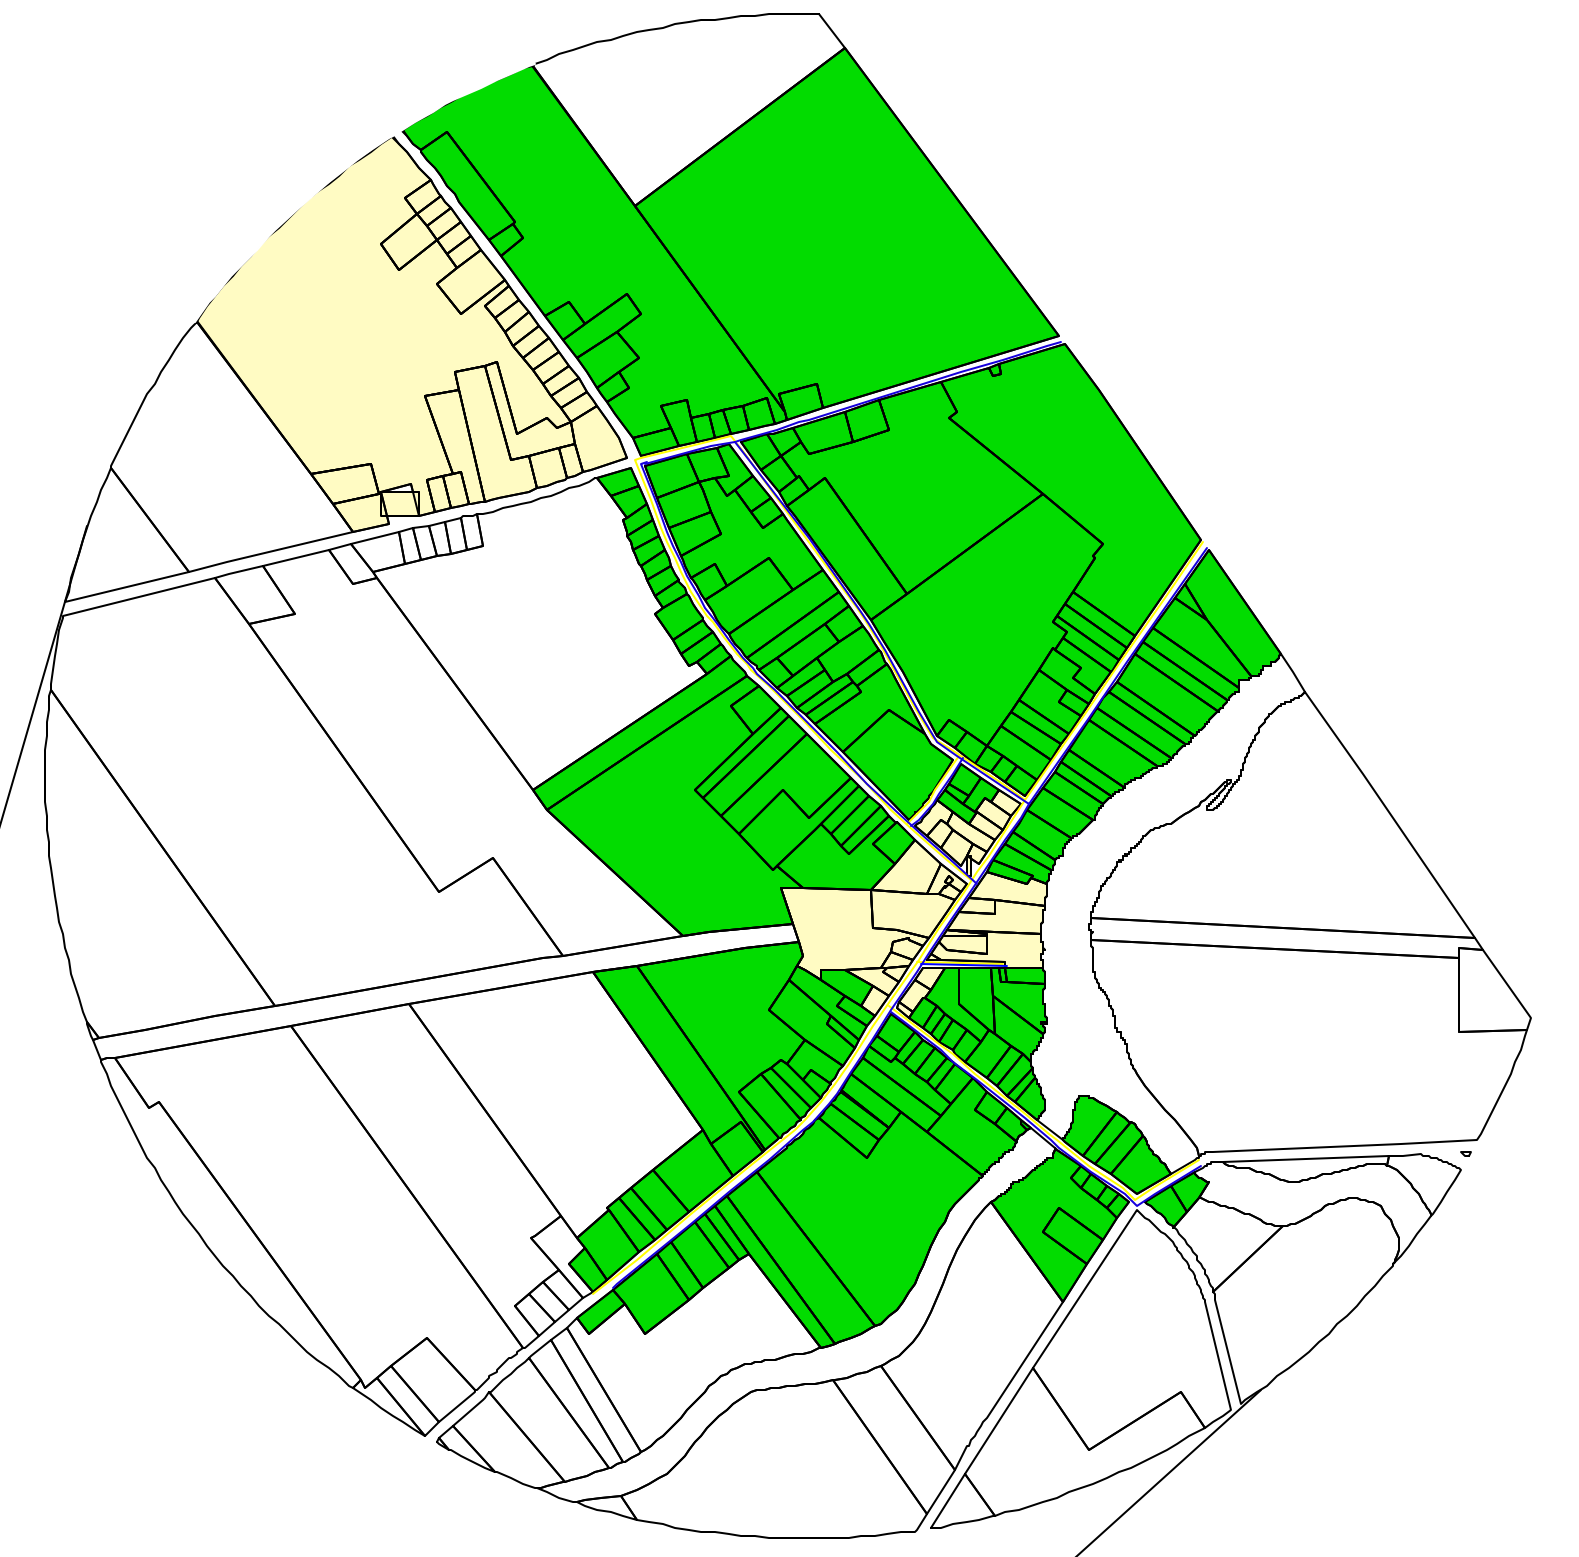

# Town of Stockholm Zoning Map -- 2001

1 0 1 2 3 4 Miles

 Sewer District  
 Lighting District

## Zoning Districts

-  Rural District -- RU
-  Community Center District -- CC
-  Commercial District -- COM